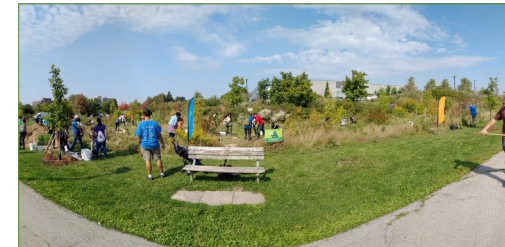

Participants were also provided the opportunity to learn how to identify native trees and shrubs by the bud, leaf, branch and cone, through examples mounted in a display. They also learned the important role vegetation plays in creek/river bank stabilization, and how planting native trees and shrubs along watercourses provides soil stability, assists in reducing erosion, helps filter contaminants carried by storm events and provides habitat for local wildlife.

Engaging local residents and community groups in community based restoration activities provides a better appreciation of these natural areas. It also educates on the value of maintaining these areas through litter cleanups, and returning to collect data on the health and success of plants at the site.

Positive Environmental Impacts

Display Booth	# of Participants	Participant Hrs Contributed
Young Tree and Shrub Monitoring and Maintenance Program	74	222
Tree and Shrub Identification by bud, branch, leaf, cone