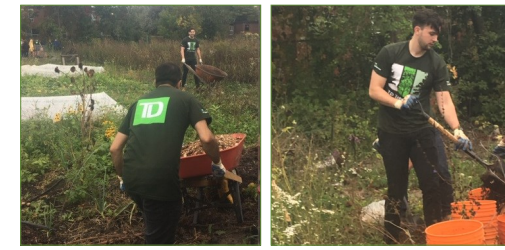

Black Creek Community Farm Community-Based Restoration Planting with TD Employees

Toronto and Region Conservation Authority (TRCA), in collaboration with Black Creek Community Farm and TD Tree Days Program, hosted a native tree and shrub planting at Black Creek Farm.

TD Bank employees and their families were provided with a safety talk and planting demonstration to ensure quality and allow for best plant survival, then planted 150 native trees and shrubs. A group of participants were also engaged as citizen scientists to assist staff collect data for TRCA's Young Tree and Shrub Monitoring and Maintenance Program (YTMP). Through YTMP, a representative sample of plant material is tagged with a unique ID number, measurements are taken and general observations recorded. Data collected allows maintenance strategies to be put in place to track vegetation success for a period of three to five years.

Engaging local residents and community groups with enhancement activities provides a better understanding to the importance of healthy natural areas. It also educates on the value of maintaining these areas through litter cleanups and returning to collect data on health and success of plants at restoration sites.