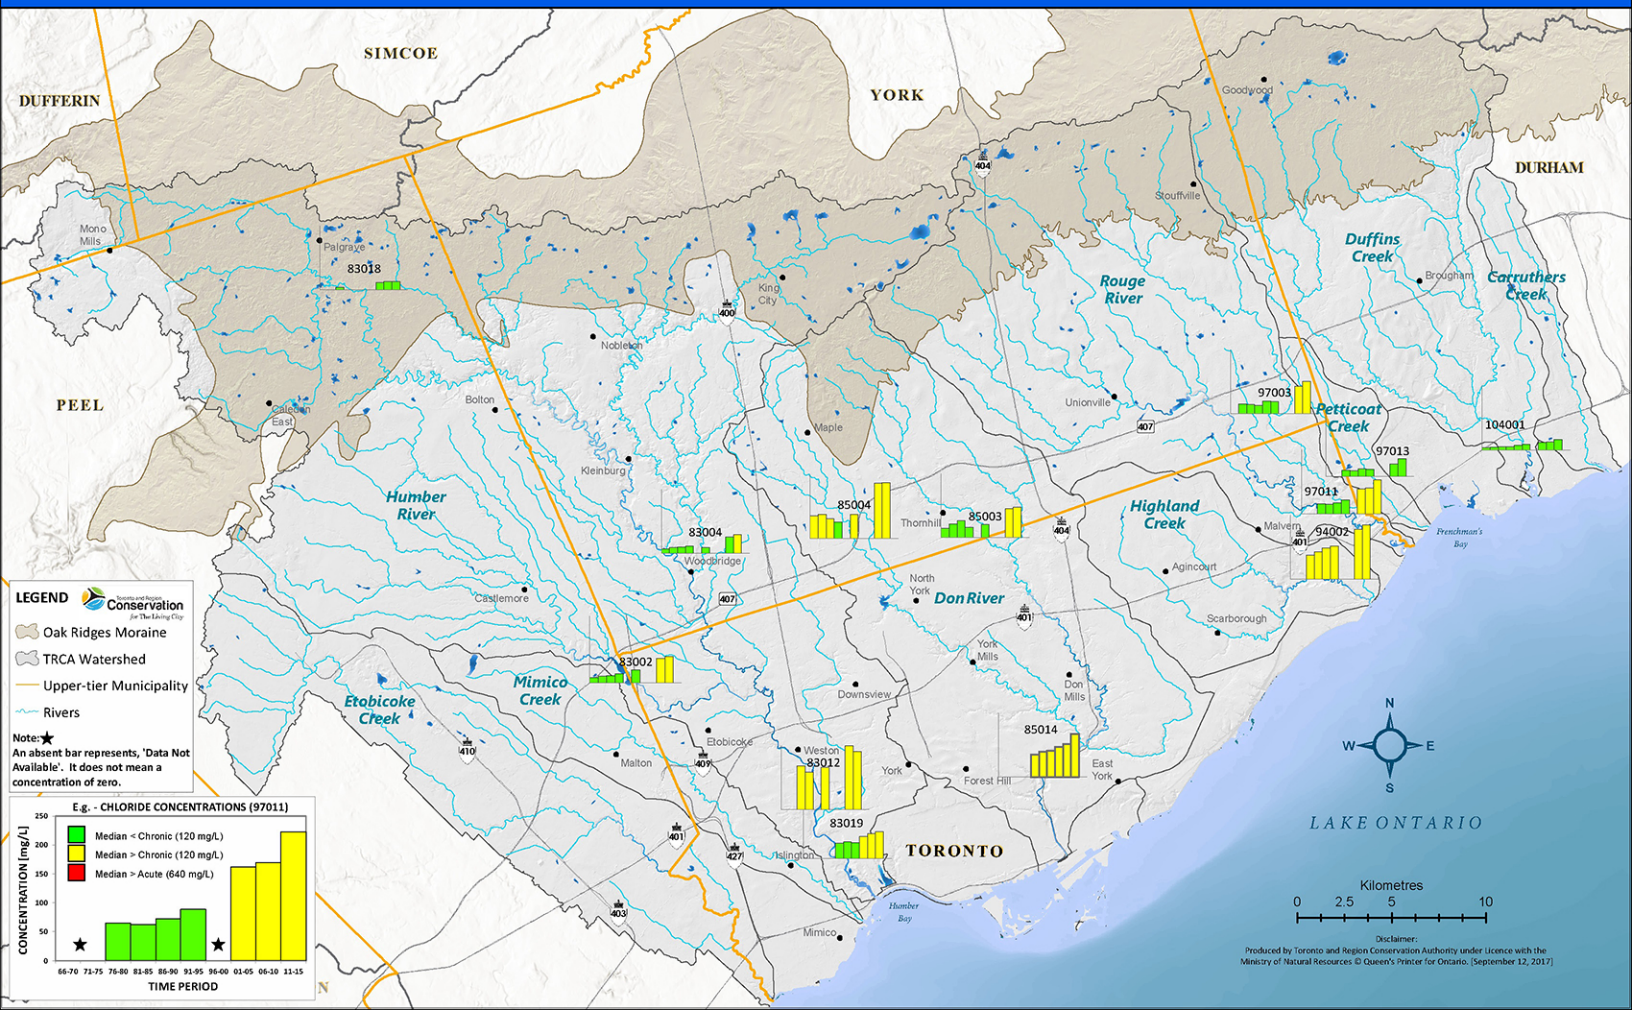

TEMPORAL CHANGES IN 5-YEAR MEDIAN CHLORIDE CONCENTRATION 1966 - 2015