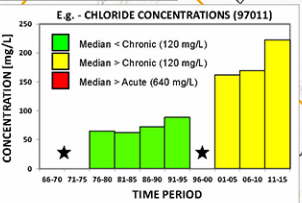

LEGEND

- Conservation for The Living City
- Oak Ridges Moraine
- TRCA Watershed
- Upper-tier Municipality
- Rivers

Note: An absent bar represents, 'Data Not Available'. It does not mean a concentration of zero.