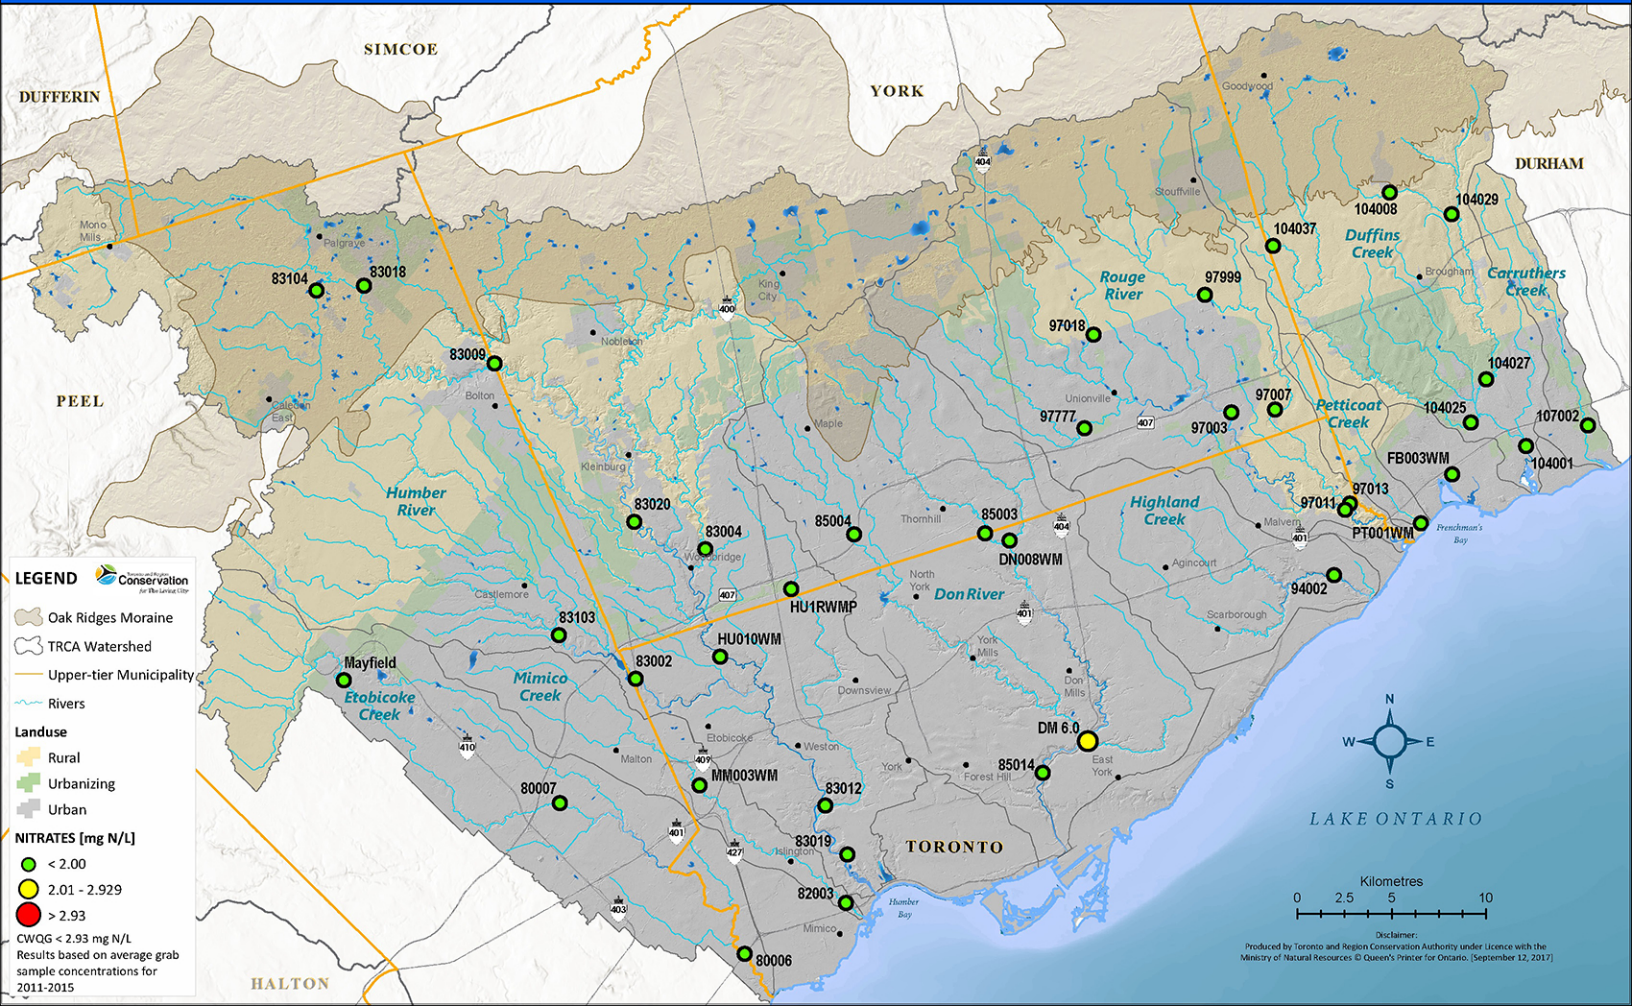

AVERAGE NITRATE CONCENTRATIONS 2011 - 2015